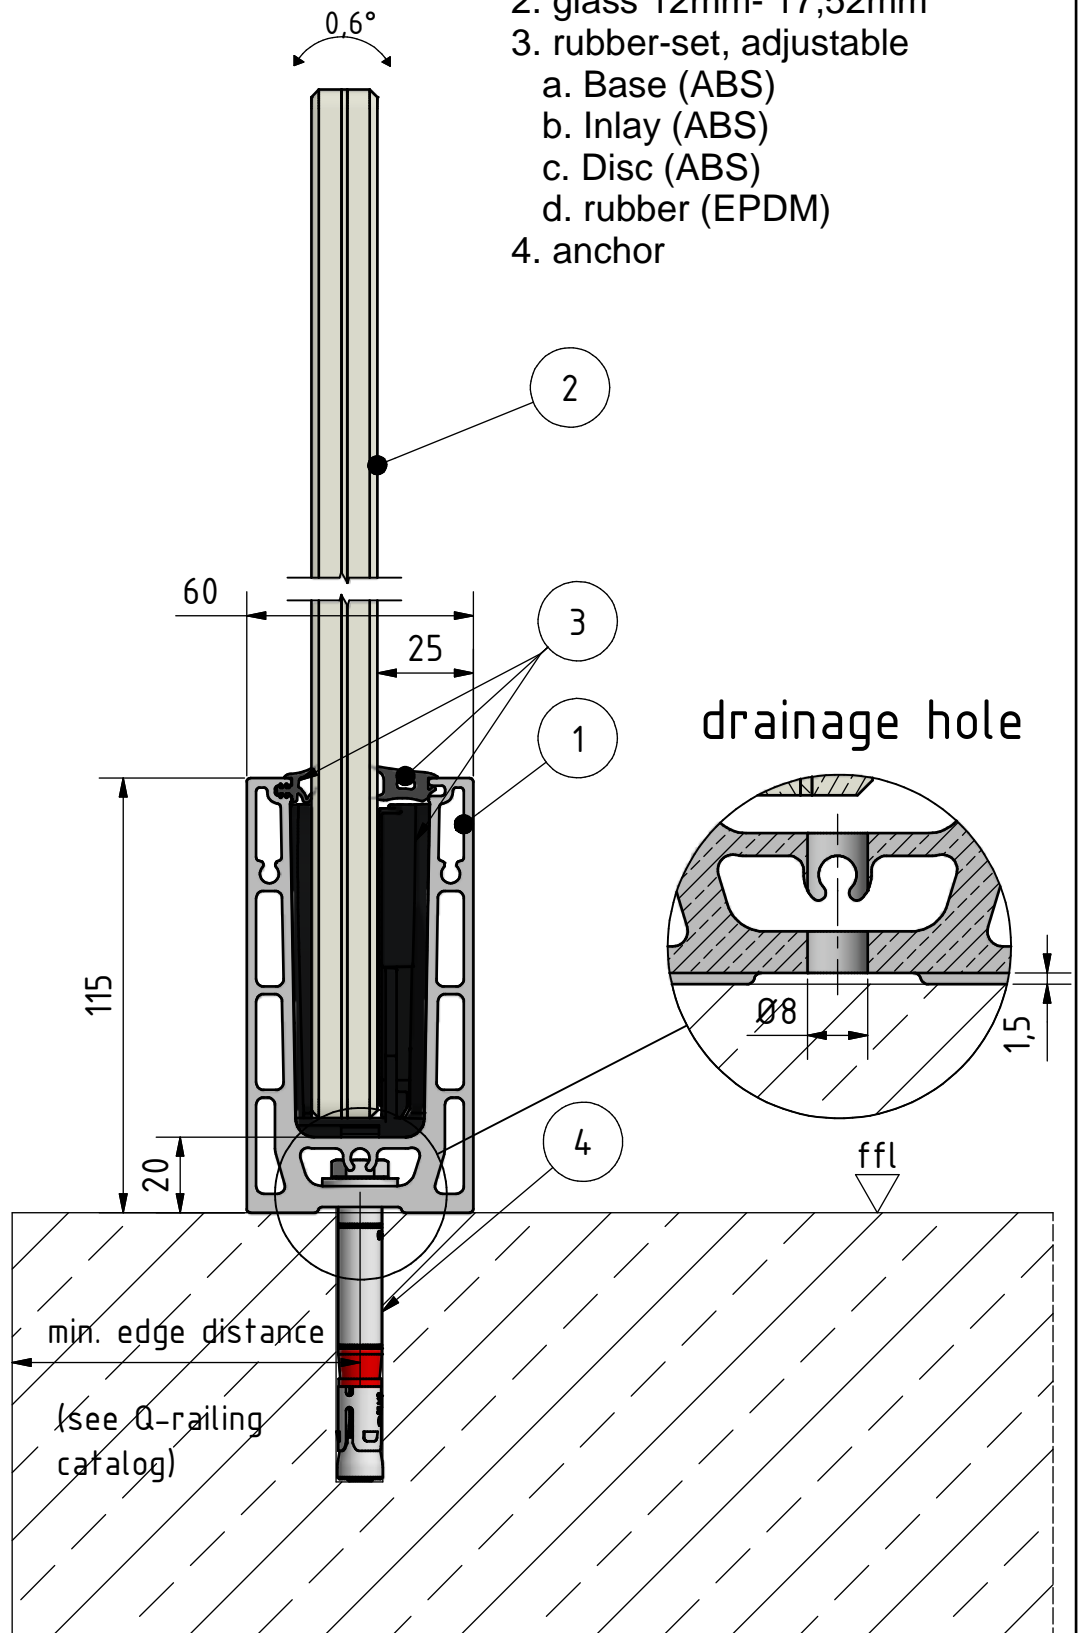

1. Top profile (Easy Glass Smart)
2. glass 12mm- 17,52mm
3. rubber-set, adjustable
 - a. Base (ABS)
 - b. Inlay (ABS)
 - c. Disc (ABS)
 - d. rubber (EPDM)
4. anchor

SYSTEM: Easy Glass Smart, adjustable
MODEL: 6930
DESCRIPTION: Top mount

DRAWN: AIG
DATE: 02.08.2019
DRAWING NO.: 6930-001

This detail drawing is for reference purposes only. The installer must check the specifications and details with the local situation and regulations. For further advice and service please contact your nearest Q-railing office.