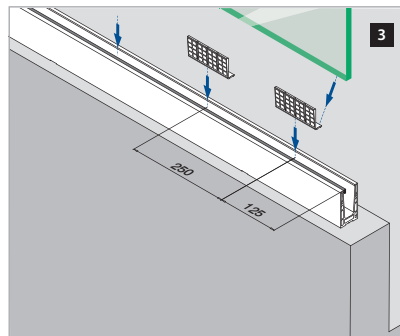

# ASSEMBLY GUIDE

16.6924.500.18

Railing base

## EASY GLASS® Up - Base shoe, top mount

Q-INFO

MOD 6924

©2017 - Q-railing Europe GmbH & Co. KG - All rights reserved  
[www.q-railing.com](http://www.q-railing.com) - 20170224\_001\_dm\_01\_xxx\_01\_xx