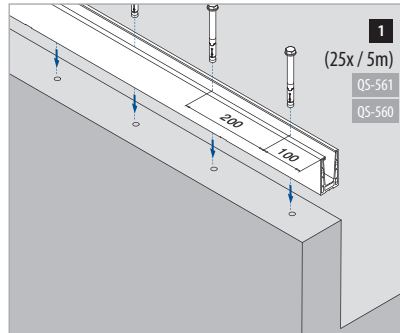

# ASSEMBLY GUIDE

16.6924.500.18

Railing base

## EASY GLASS® Up - Base shoe, top mount

Q-INFO

MOD 6924

©2017 - Q-railing Europe GmbH & Co. KG - All rights reserved  
[www.q-railing.com](http://www.q-railing.com) - 20170224\_001\_dm\_01\_xxx\_01\_xx