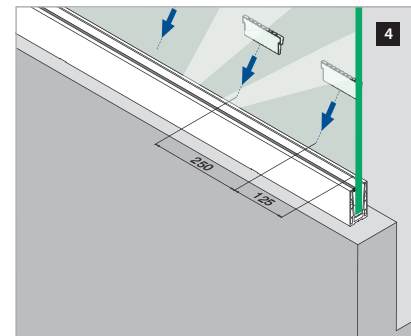

# ASSEMBLY GUIDE

16.6924.500.18

Railing base

## EASY GLASS® Up - Base shoe, top mount

Q-INFO

MOD 6924

©2017 - Q-railing Europe GmbH & Co. KG - All rights reserved  
[www.q-railing.com](http://www.q-railing.com) - 20170224\_001\_dm\_01\_xxx\_01\_xx