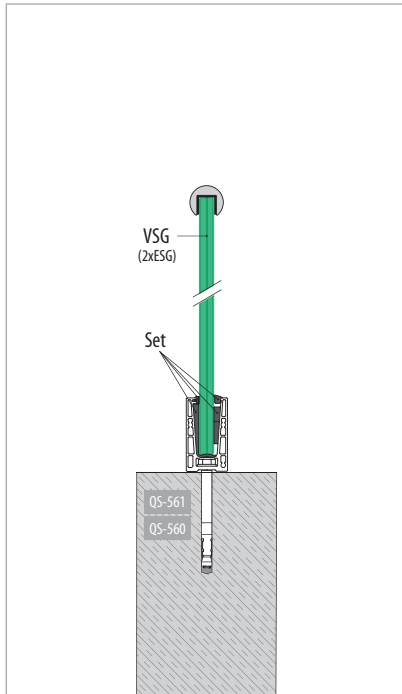

# ASSEMBLY GUIDE

16.6924.500.18

Railing base

## EASY GLASS® Up - Base shoe, top mount

Q-INFO

MOD 6924

©2017 - Q-railing Europe GmbH & Co. KG - All rights reserved  
[www.q-railing.com](http://www.q-railing.com) - 20170224\_001\_dm\_01\_xxx\_01\_xx