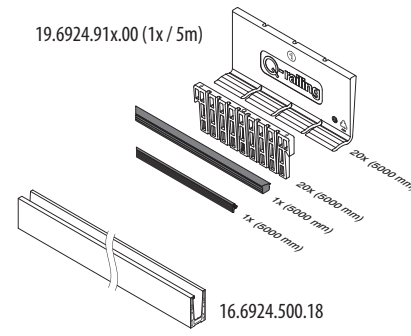

# ASSEMBLY GUIDE

16.6924.500.18

Railing base

## EASY GLASS® Up - Base shoe, top mount

Q-INFO

MOD 6924

©2017 - Q-railing Europe GmbH & Co. KG - All rights reserved  
[www.q-railing.com](http://www.q-railing.com) - 20170224\_001\_dm\_01\_xxx\_01\_xx