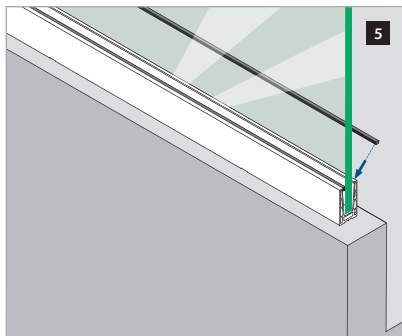

# ASSEMBLY GUIDE

16.6924.500.18

Railing base

## EASY GLASS® Up - Base shoe, top mount

Q-INFO

MOD 6924

©2017 - Q-railing Europe GmbH & Co. KG - All rights reserved  
[www.q-railing.com](http://www.q-railing.com) - 20170224\_001\_dm\_01\_xxx\_01\_xx